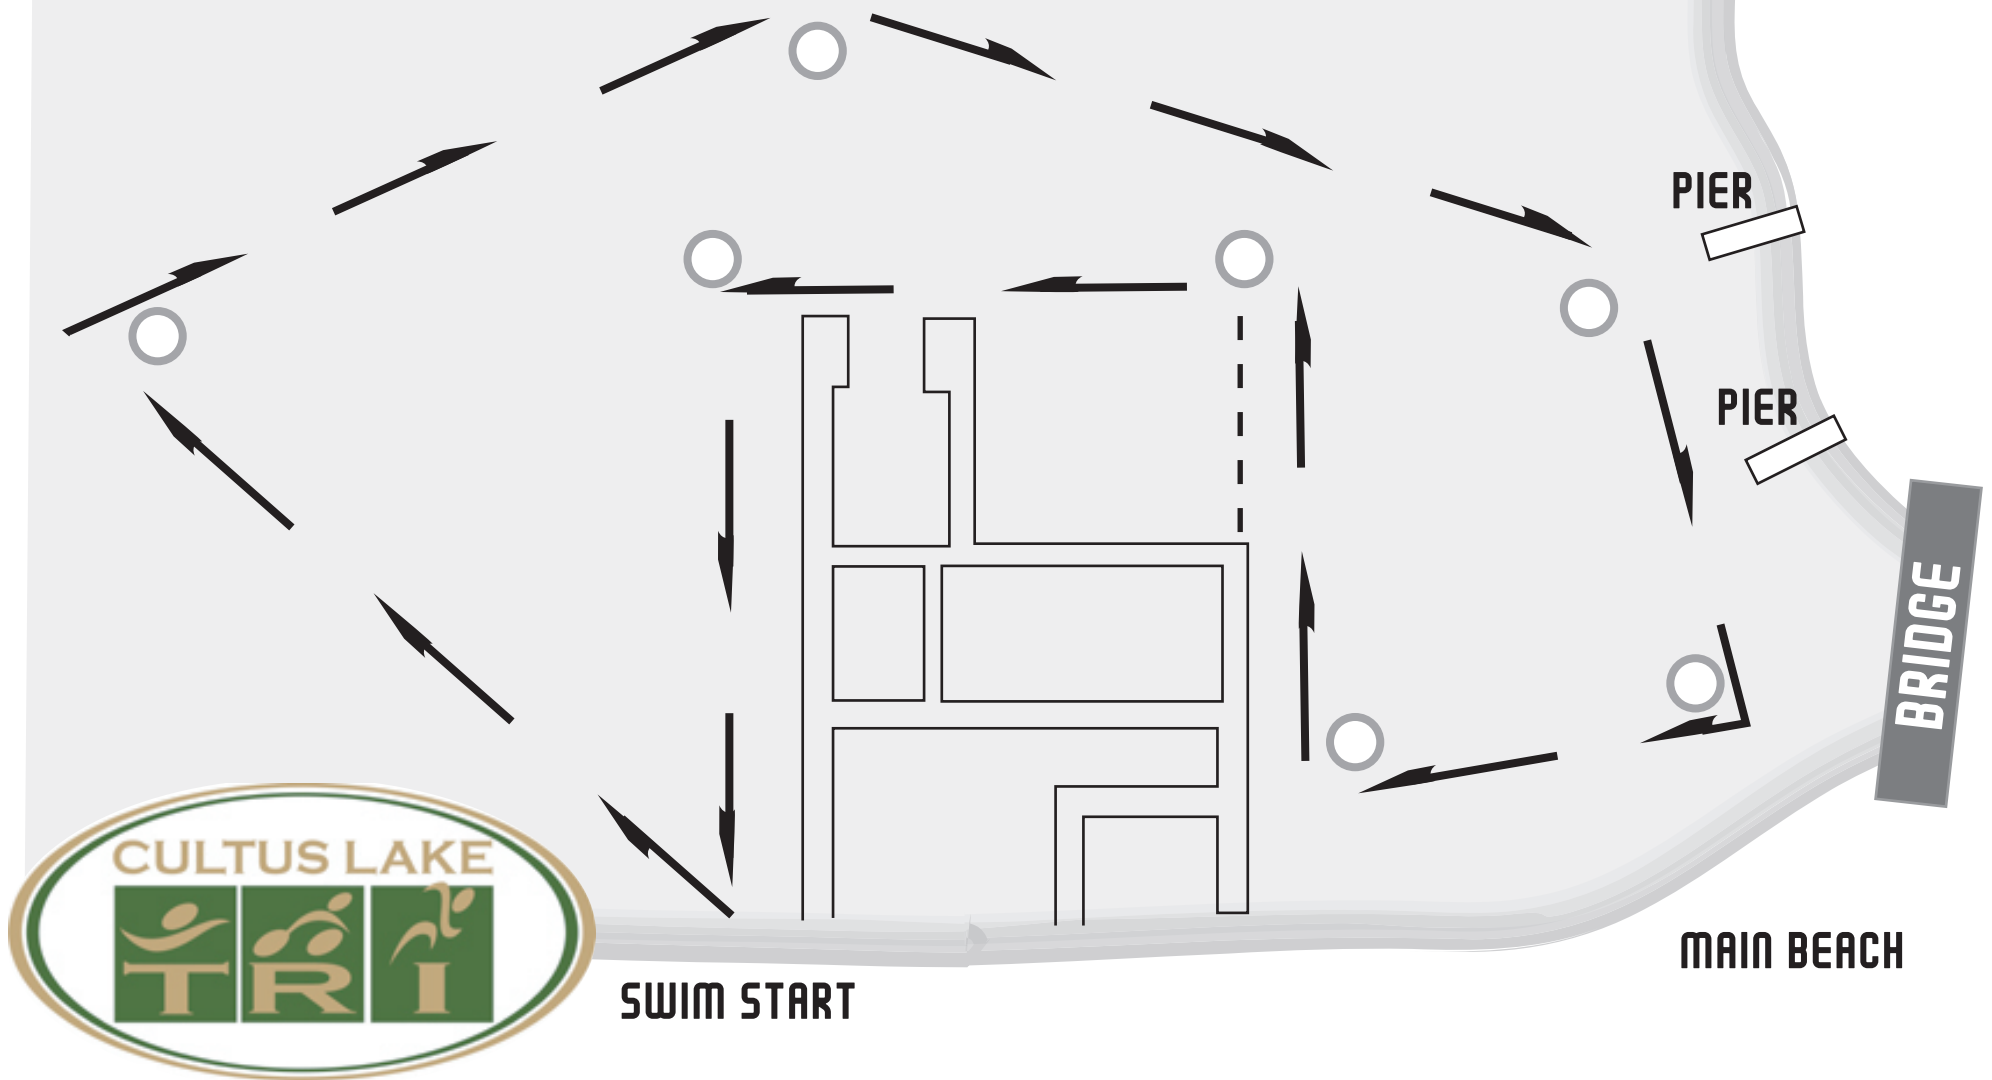

CULTUS LAKE SWIM COURSE MAP

1 LAP = SPRINT DISTANCE
2 LAP = OLYMPIC DISTANCE

BUOY LINE

PIER

PIER

BRIDGE

MAIN BEACH

SWIM START